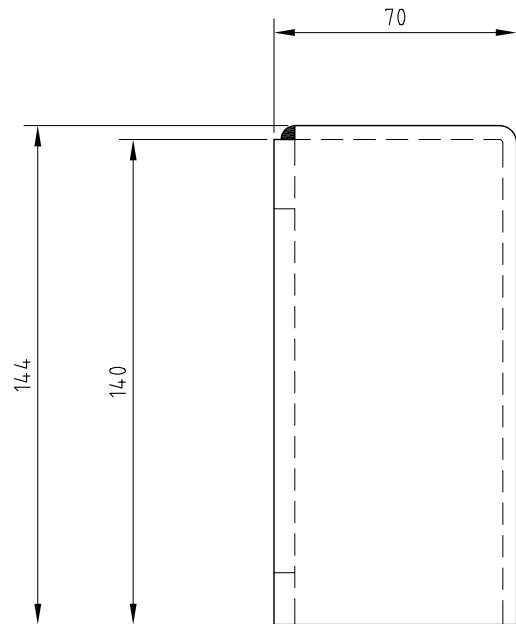

SECTION B-B

SECTION A-A

INSTALLATION DETAILS
1 COMPLETE LARGE LOCKBOX ASSEMBLY

ASSEMBLED VIEW
1 COMPLETE LARGE LOCKBOX ASSEMBLY

OUTER COVERPLATE
1 OFF REQUIRED PER ASSEMBLY 4MM THK

MOUNTING PLATE
1 OFF REQUIRED PER ASSEMBLY 6MM THK

LOCKING LUG
1 OFF REQUIRED PER ASSEMBLY 8MM THK