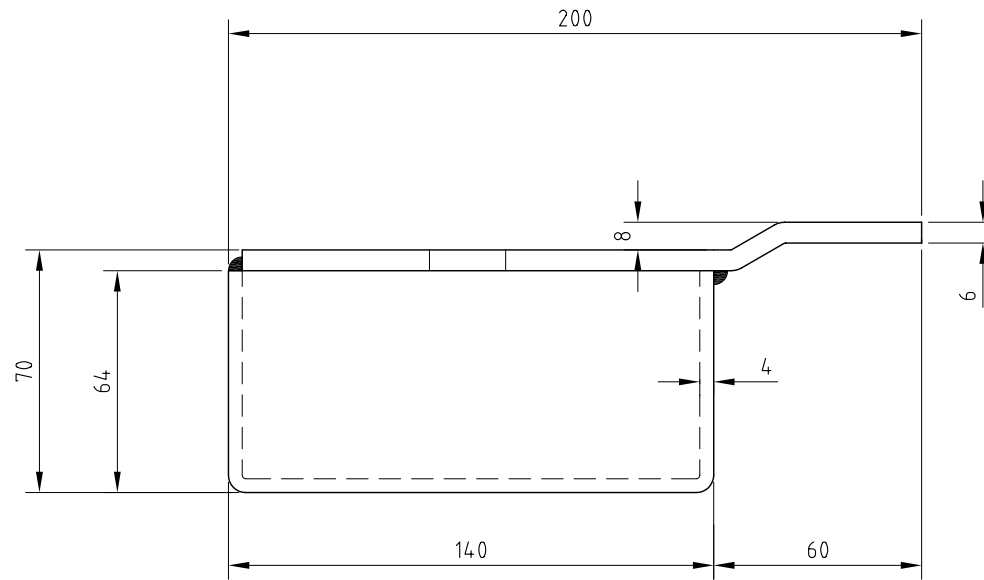

SECTION B-B

SECTION A-A

INSTALLATION DETAILS
1 COMPLETE LARGE LOCKBOX ASSEMBLY

ASSEMBLED VIEW
1 COMPLETE LARGE LOCKBOX ASSEMBLY

OUTER COVERPLATE
1 OFF REQUIRED PER ASSEMBLY 4MM THK

MOUNTING PLATE
1 OFF REQUIRED PER ASSEMBLY 6MM THK

LOCKING LUG
1 OFF REQUIRED PER ASSEMBLY 8MM THK