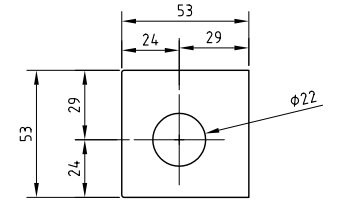

SECTION B-B

SECTION A-A

INSTALLATION DETAILS
1 COMPLETE LARGE LOCKBOX ASSEMBLY

ASSEMBLED VIEW
1 COMPLETE LARGE LOCKBOX ASSEMBLY

OUTER COVERPLATE
1 OFF REQUIRED PER ASSEMBLY 4MM THK

MOUNTING PLATE
1 OFF REQUIRED PER ASSEMBLY 6MM THK

LOCKING LUG
1 OFF REQUIRED PER ASSEMBLY 8MM THK