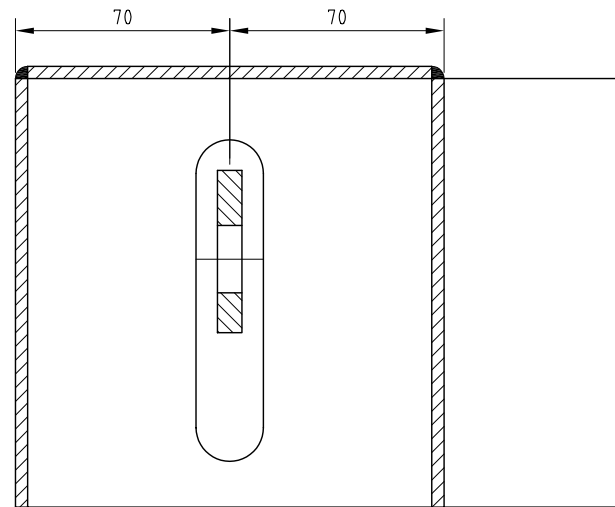

SECTION B-B

SECTION A-A

INSTALLATION DETAILS
1 COMPLETE LARGE LOCKBOX ASSEMBLY

ASSEMBLED VIEW
1 COMPLETE LARGE LOCKBOX ASSEMBLY

OUTER COVERPLATE
1 OFF REQUIRED PER ASSEMBLY 4MM THK

MOUNTING PLATE
1 OFF REQUIRED PER ASSEMBLY 6MM THK

LOCKING LUG
1 OFF REQUIRED PER ASSEMBLY 8MM THK