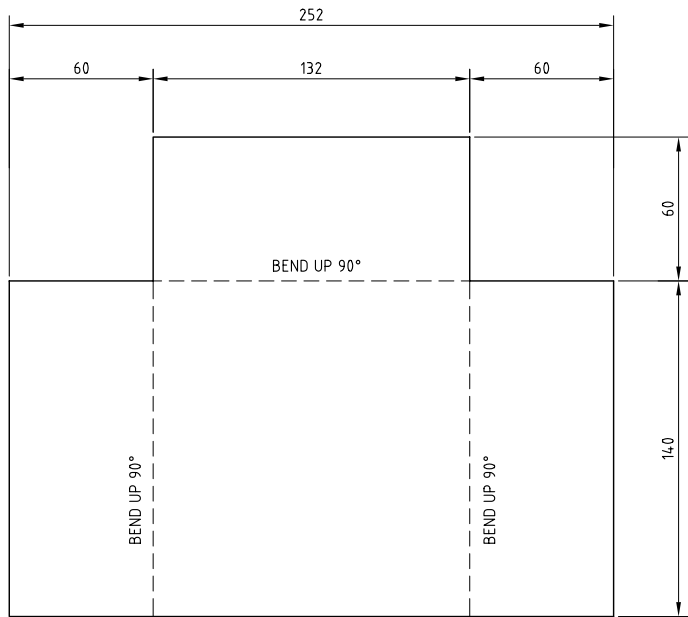

SECTION B-B

SECTION A-A

INSTALLATION DETAILS
1 COMPLETE LARGE LOCKBOX ASSEMBLY

ASSEMBLED VIEW
1 COMPLETE LARGE LOCKBOX ASSEMBLY

OUTER COVERPLATE
1 OFF REQUIRED PER ASSEMBLY 4MM THK

MOUNTING PLATE
1 OFF REQUIRED PER ASSEMBLY 6MM THK

LOCKING LUG
1 OFF REQUIRED PER ASSEMBLY 8MM THK