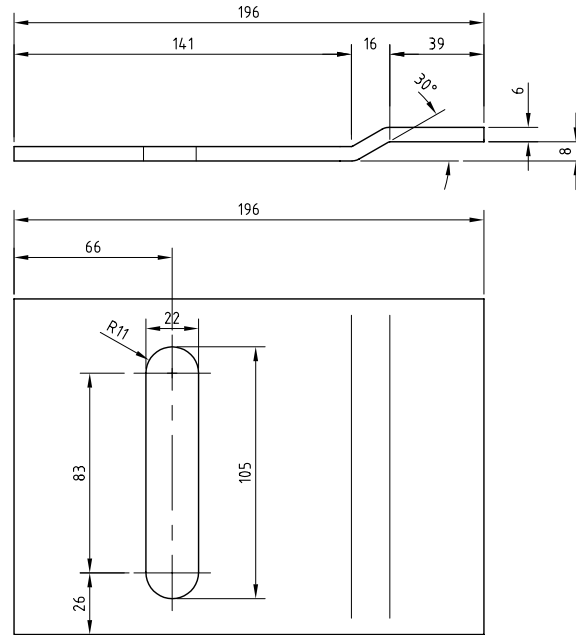

SECTION B-B

SECTION A-A

INSTALLATION DETAILS
1 COMPLETE LARGE LOCKBOX ASSEMBLY

ASSEMBLED VIEW
1 COMPLETE LARGE LOCKBOX ASSEMBLY

OUTER COVERPLATE
1 OFF REQUIRED PER ASSEMBLY 4MM THK

MOUNTING PLATE
1 OFF REQUIRED PER ASSEMBLY 6MM THK

LOCKING LUG
1 OFF REQUIRED PER ASSEMBLY 8MM THK